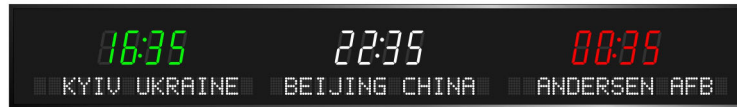

7710RQR Time Zone Clock

www.brgprecision.com

User Changeable Multi-Color LED Colors

Model 7710RQR - 4.0" time, 2.0" - 15 character zone labels, 8 zones

Specifications

- Display:** Eight zone, 7 segment user changeable multi-color bar segment LED time displays with 2.0" - 15 character dot matrix LED zone labels.
- Zone Capacity:** Up to 12 time zones can be displayed by page flipping zones 2 times.
- Display Format:** 12 or 24 hour format. Alpha-numeric date is custom configurable in up to four languages (English, French, German & Spanish). Alpha dates, Julian dates and year formats can be laid out in any order Numeric Year, and Julian Date
- Clock Accuracy:** BRG Time Zone Clocks will display the correct time for the life of the clock. Factory synchronized with the Atomic Clock, no external synchronization methods are required.
- Computer Interface:** USB interface is standard, Ethernet interface is available in lieu of the USB at no cost.
- Manual Controls:** Wireless IR Remote Control Included. USB-IR fob and Time Commander graphical remote control programmer are available options.
- Operating Mode:** Time zones with 11 Daylight Saving automatic adjustments and 5 incremental offsets.
- Digit Height:** 4.0" bar segment LEDs for time, 2.0" dot matrix LEDs for zone labels alpha-numeric date.
- Visibility:** Up to 100 feet
- Power Requirement:** 100-240 volts AC, 50-60 cycle, internal transformer, 12 ft cord standard with US plug standard.
- Dimensions:** 12.25" Tall x 232.75" Wide x 3.25" Deep
- Operating Temperature:** -32° F to 120° F
- Humidity:** 0% to 95% Non-condensing
- Construction:** Black anodized Aluminum frame with plexiglass front lens. Mounting hardware included.